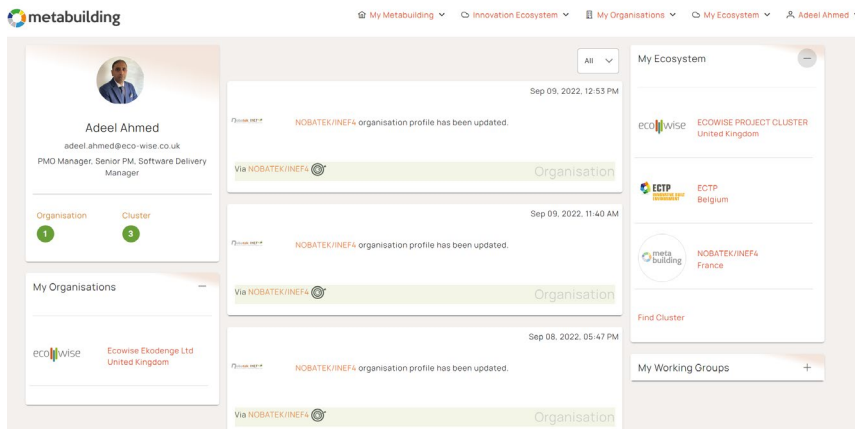

- **Home Page – Feed Page**